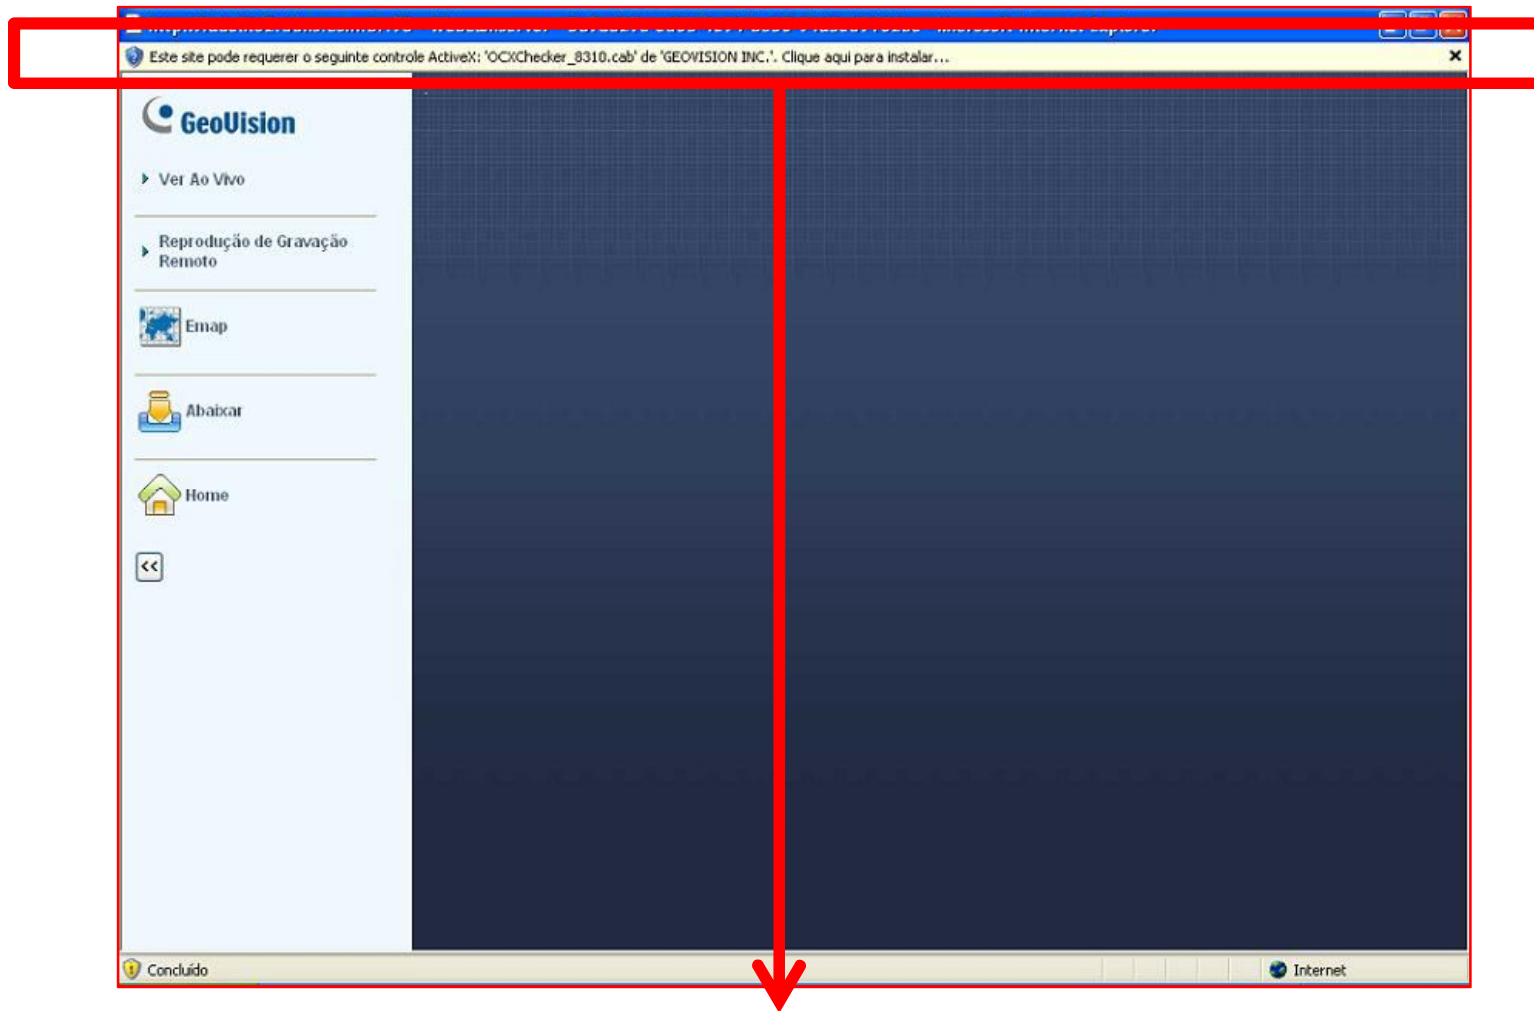

VEJA SEU FILHO ON LINE

Após colocar usuário e senha, um Pop-ups irá aparecer exibindo a seguinte mensagem:

Este site pode requerer o seguinte controle ActiveX: 'OCXChecker_8310.can' de 'GEOVISION INC.' Clique aqui para instalar...