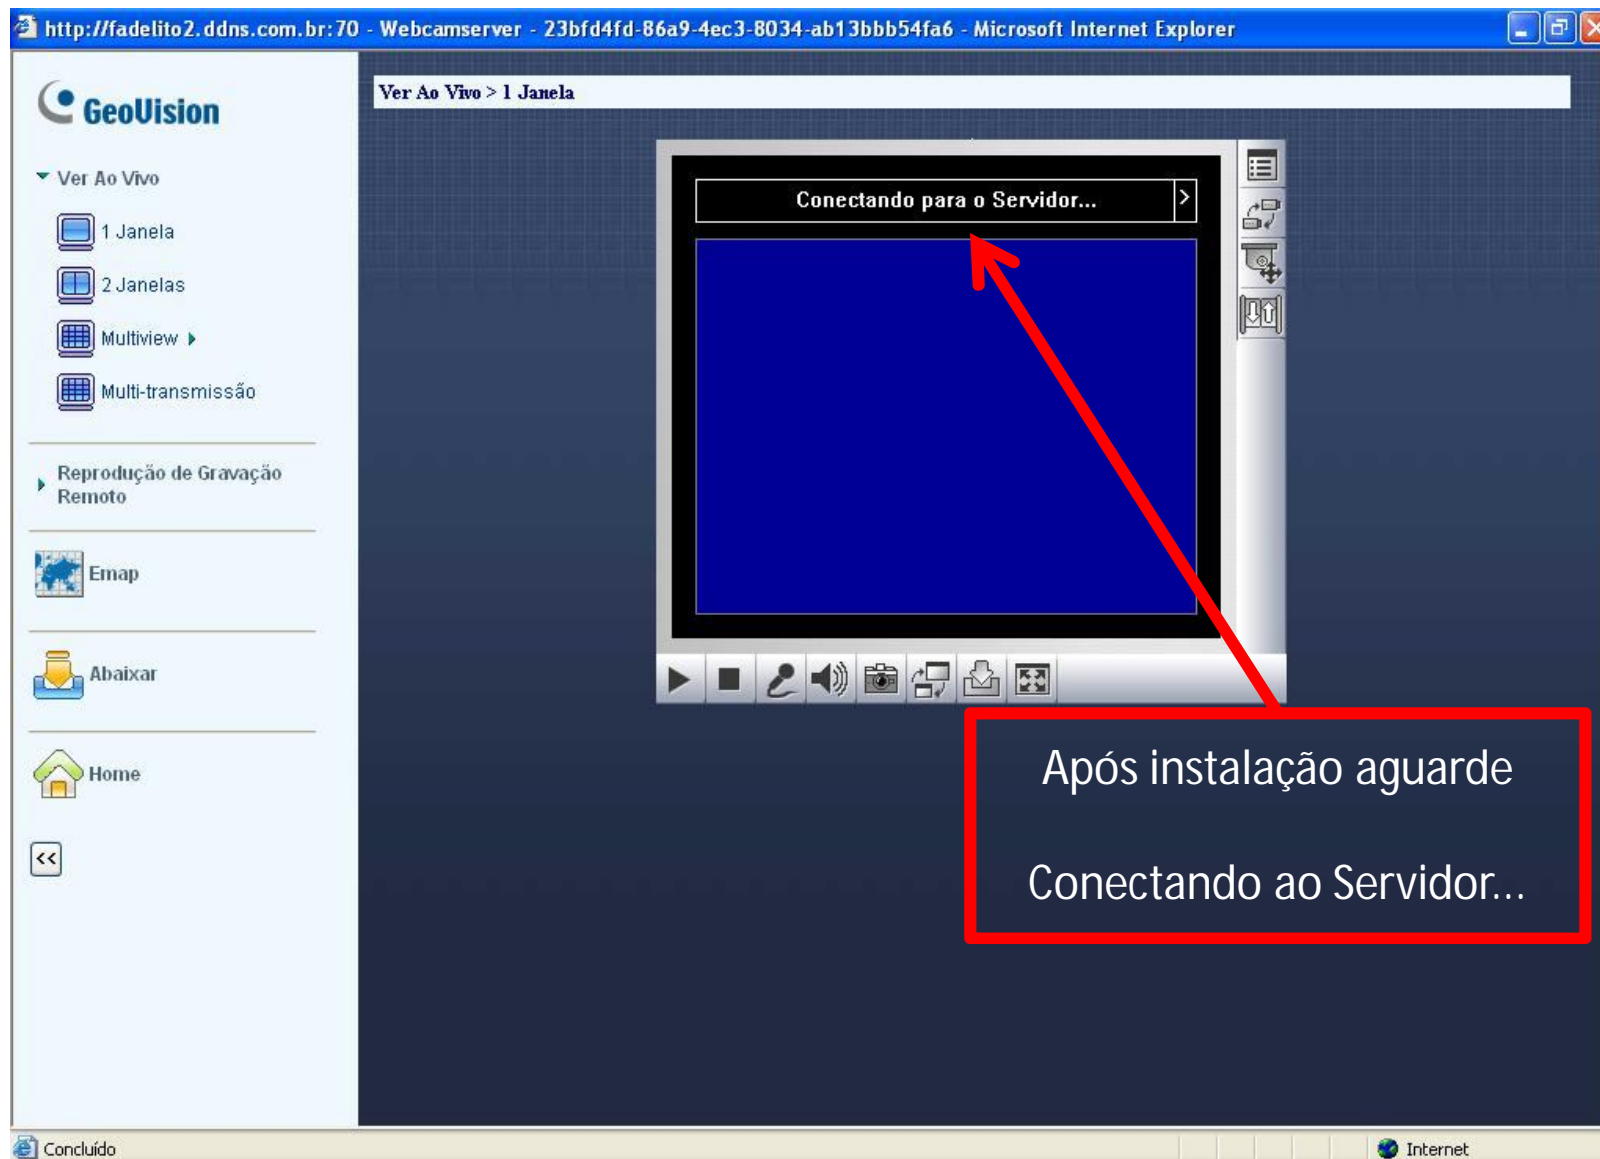

VEJA SEU FILHO ON LINE